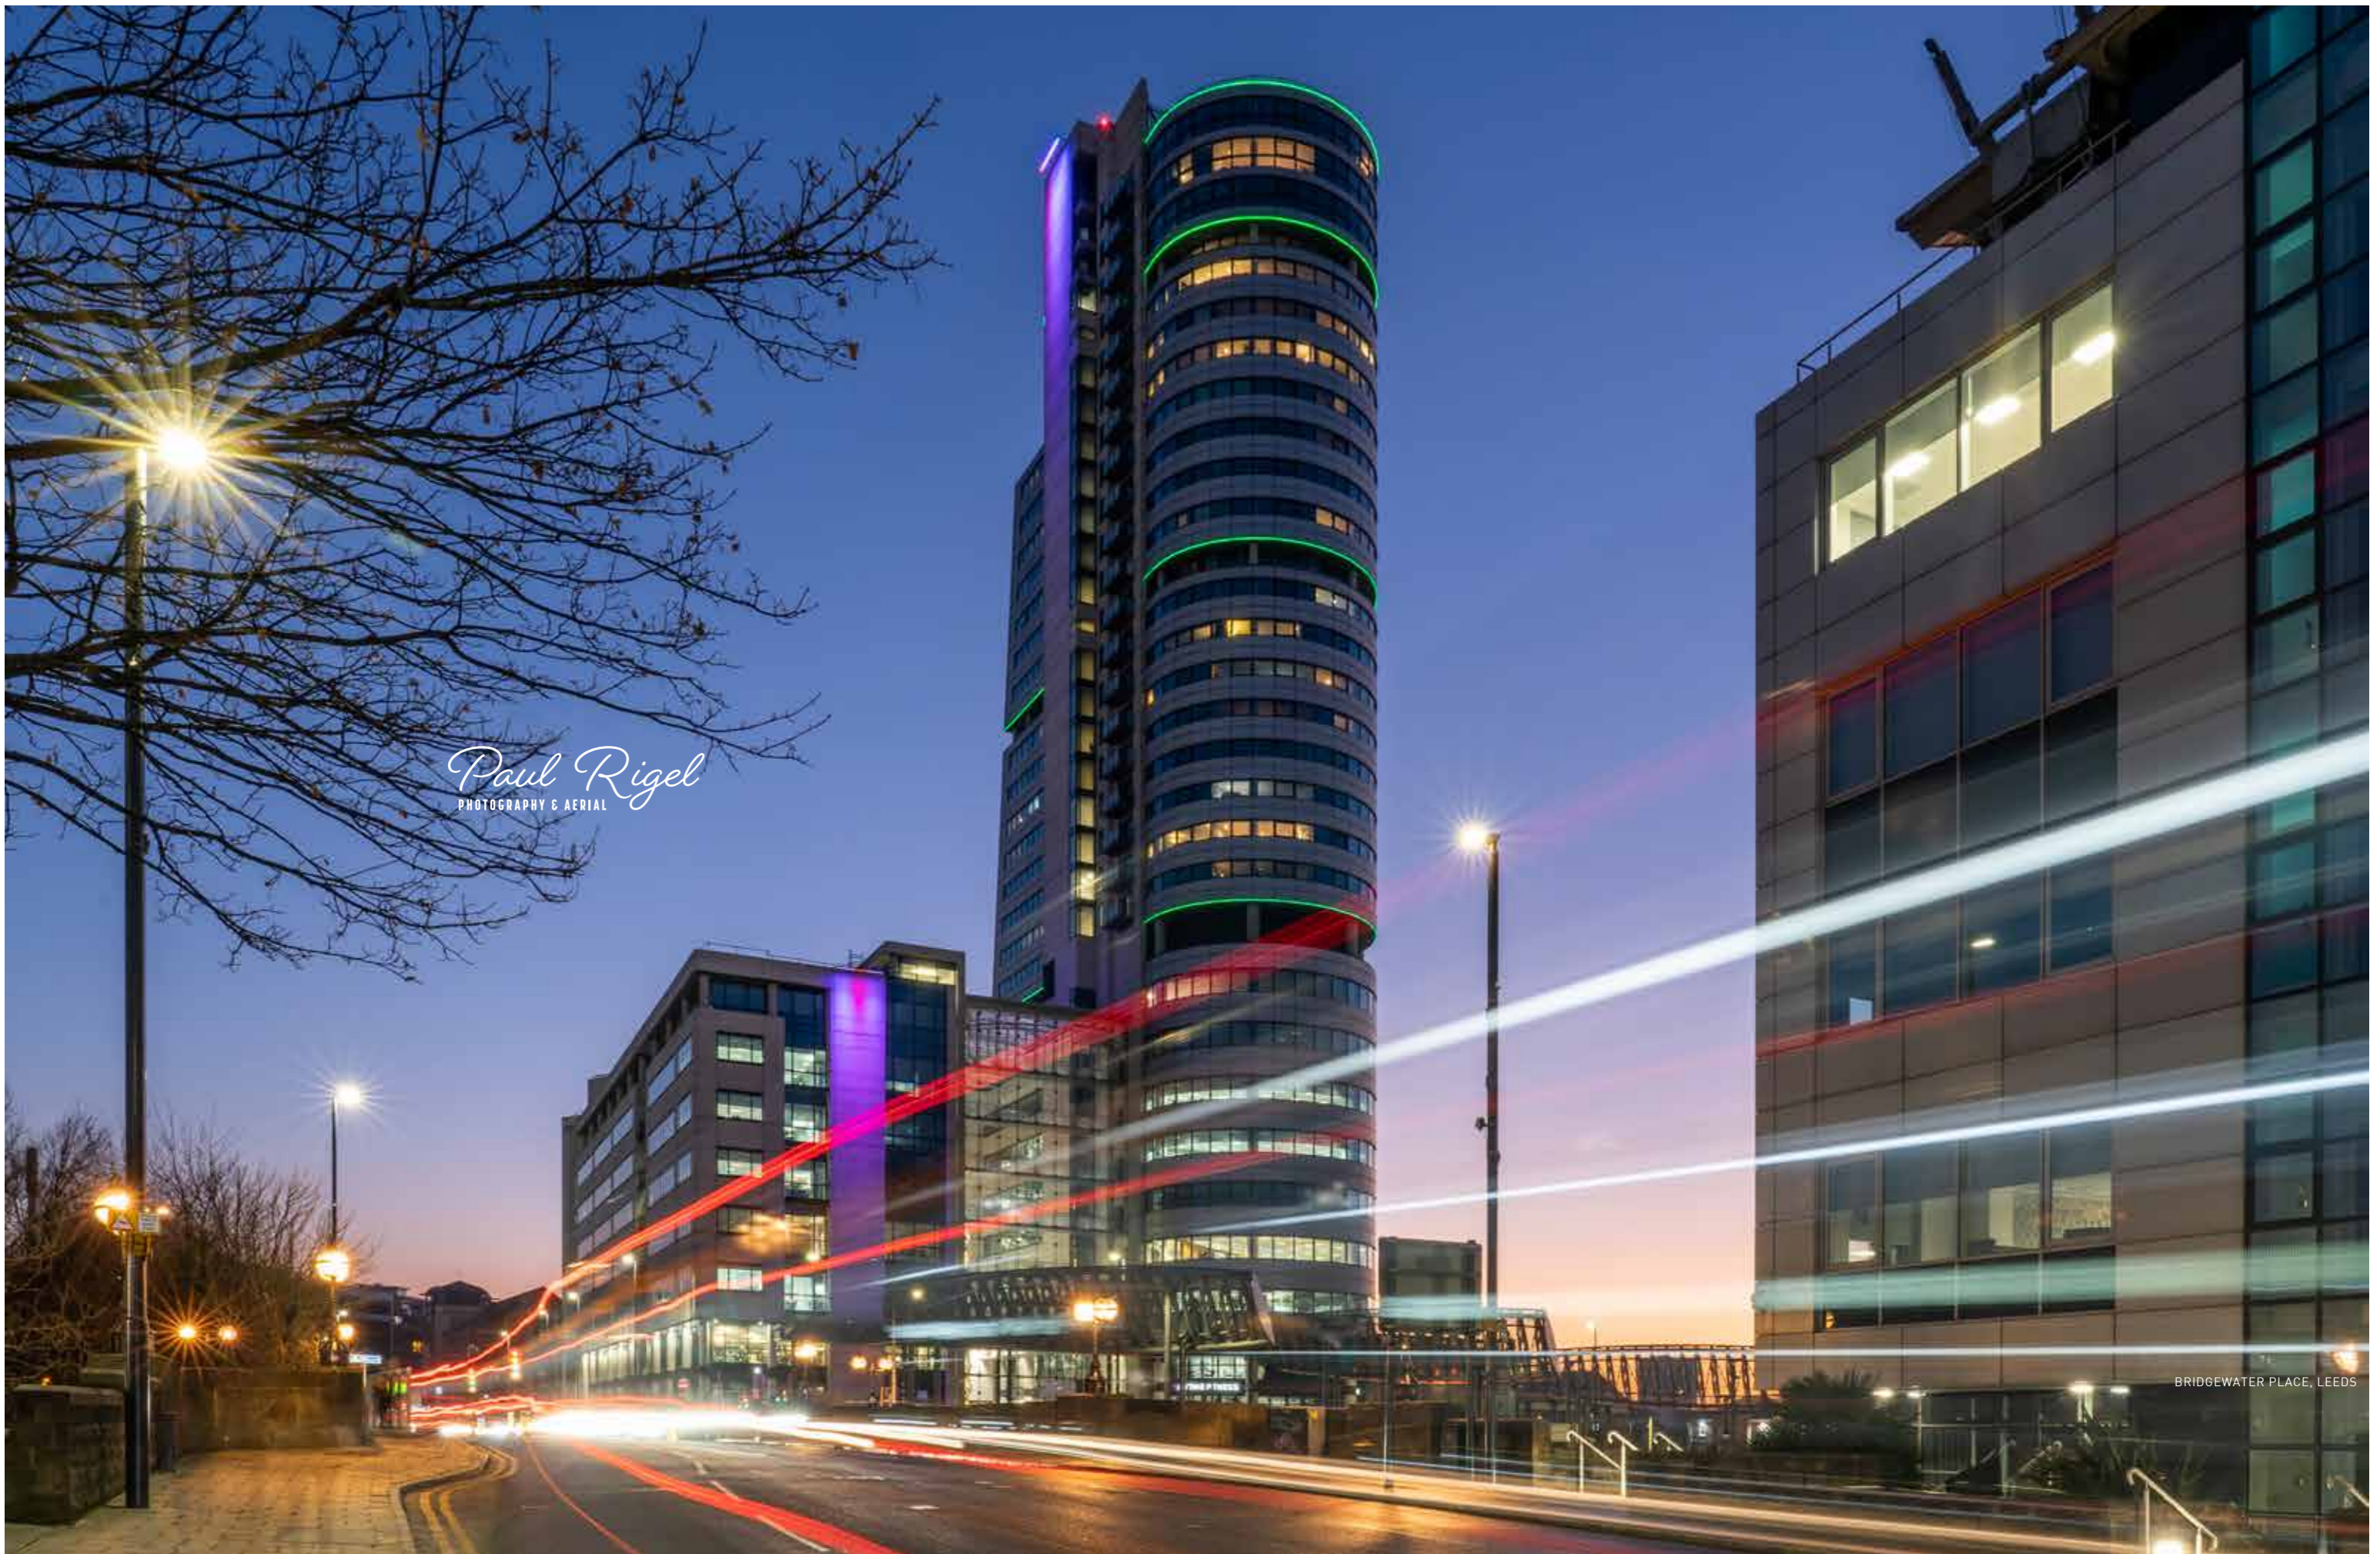

Paul Rigel
PHOTOGRAPHY & AERIAL

ARCHITECTURAL PHOTOGRAPHER

ARCHITECTURE | COMMERCIAL | PROPERTY | AERIAL

www.paulrigel.com

Paul Rigel
PHOTOGRAPHY & AERIAL

BRIDGEWATER PLACE, LEEDS

Paul Rigel
PHOTOGRAPHY & AERIAL

TURA, WHITEHALL RIVERSIDE, LEEDS

Paul Rigel
PHOTOGRAPHY & AERIAL

PROFILE

Based in Leeds, I'm an architectural, commercial and interiors photographer, also specialising in aerial photography and videography. With a background in corporate graphic design and a BA (Hons) degree in Photography, I bring both creative and commercial perspectives to every project. Having left university, I pursued my passion for graphic design, eventually setting up my own design business in 2011 whilst living in London.