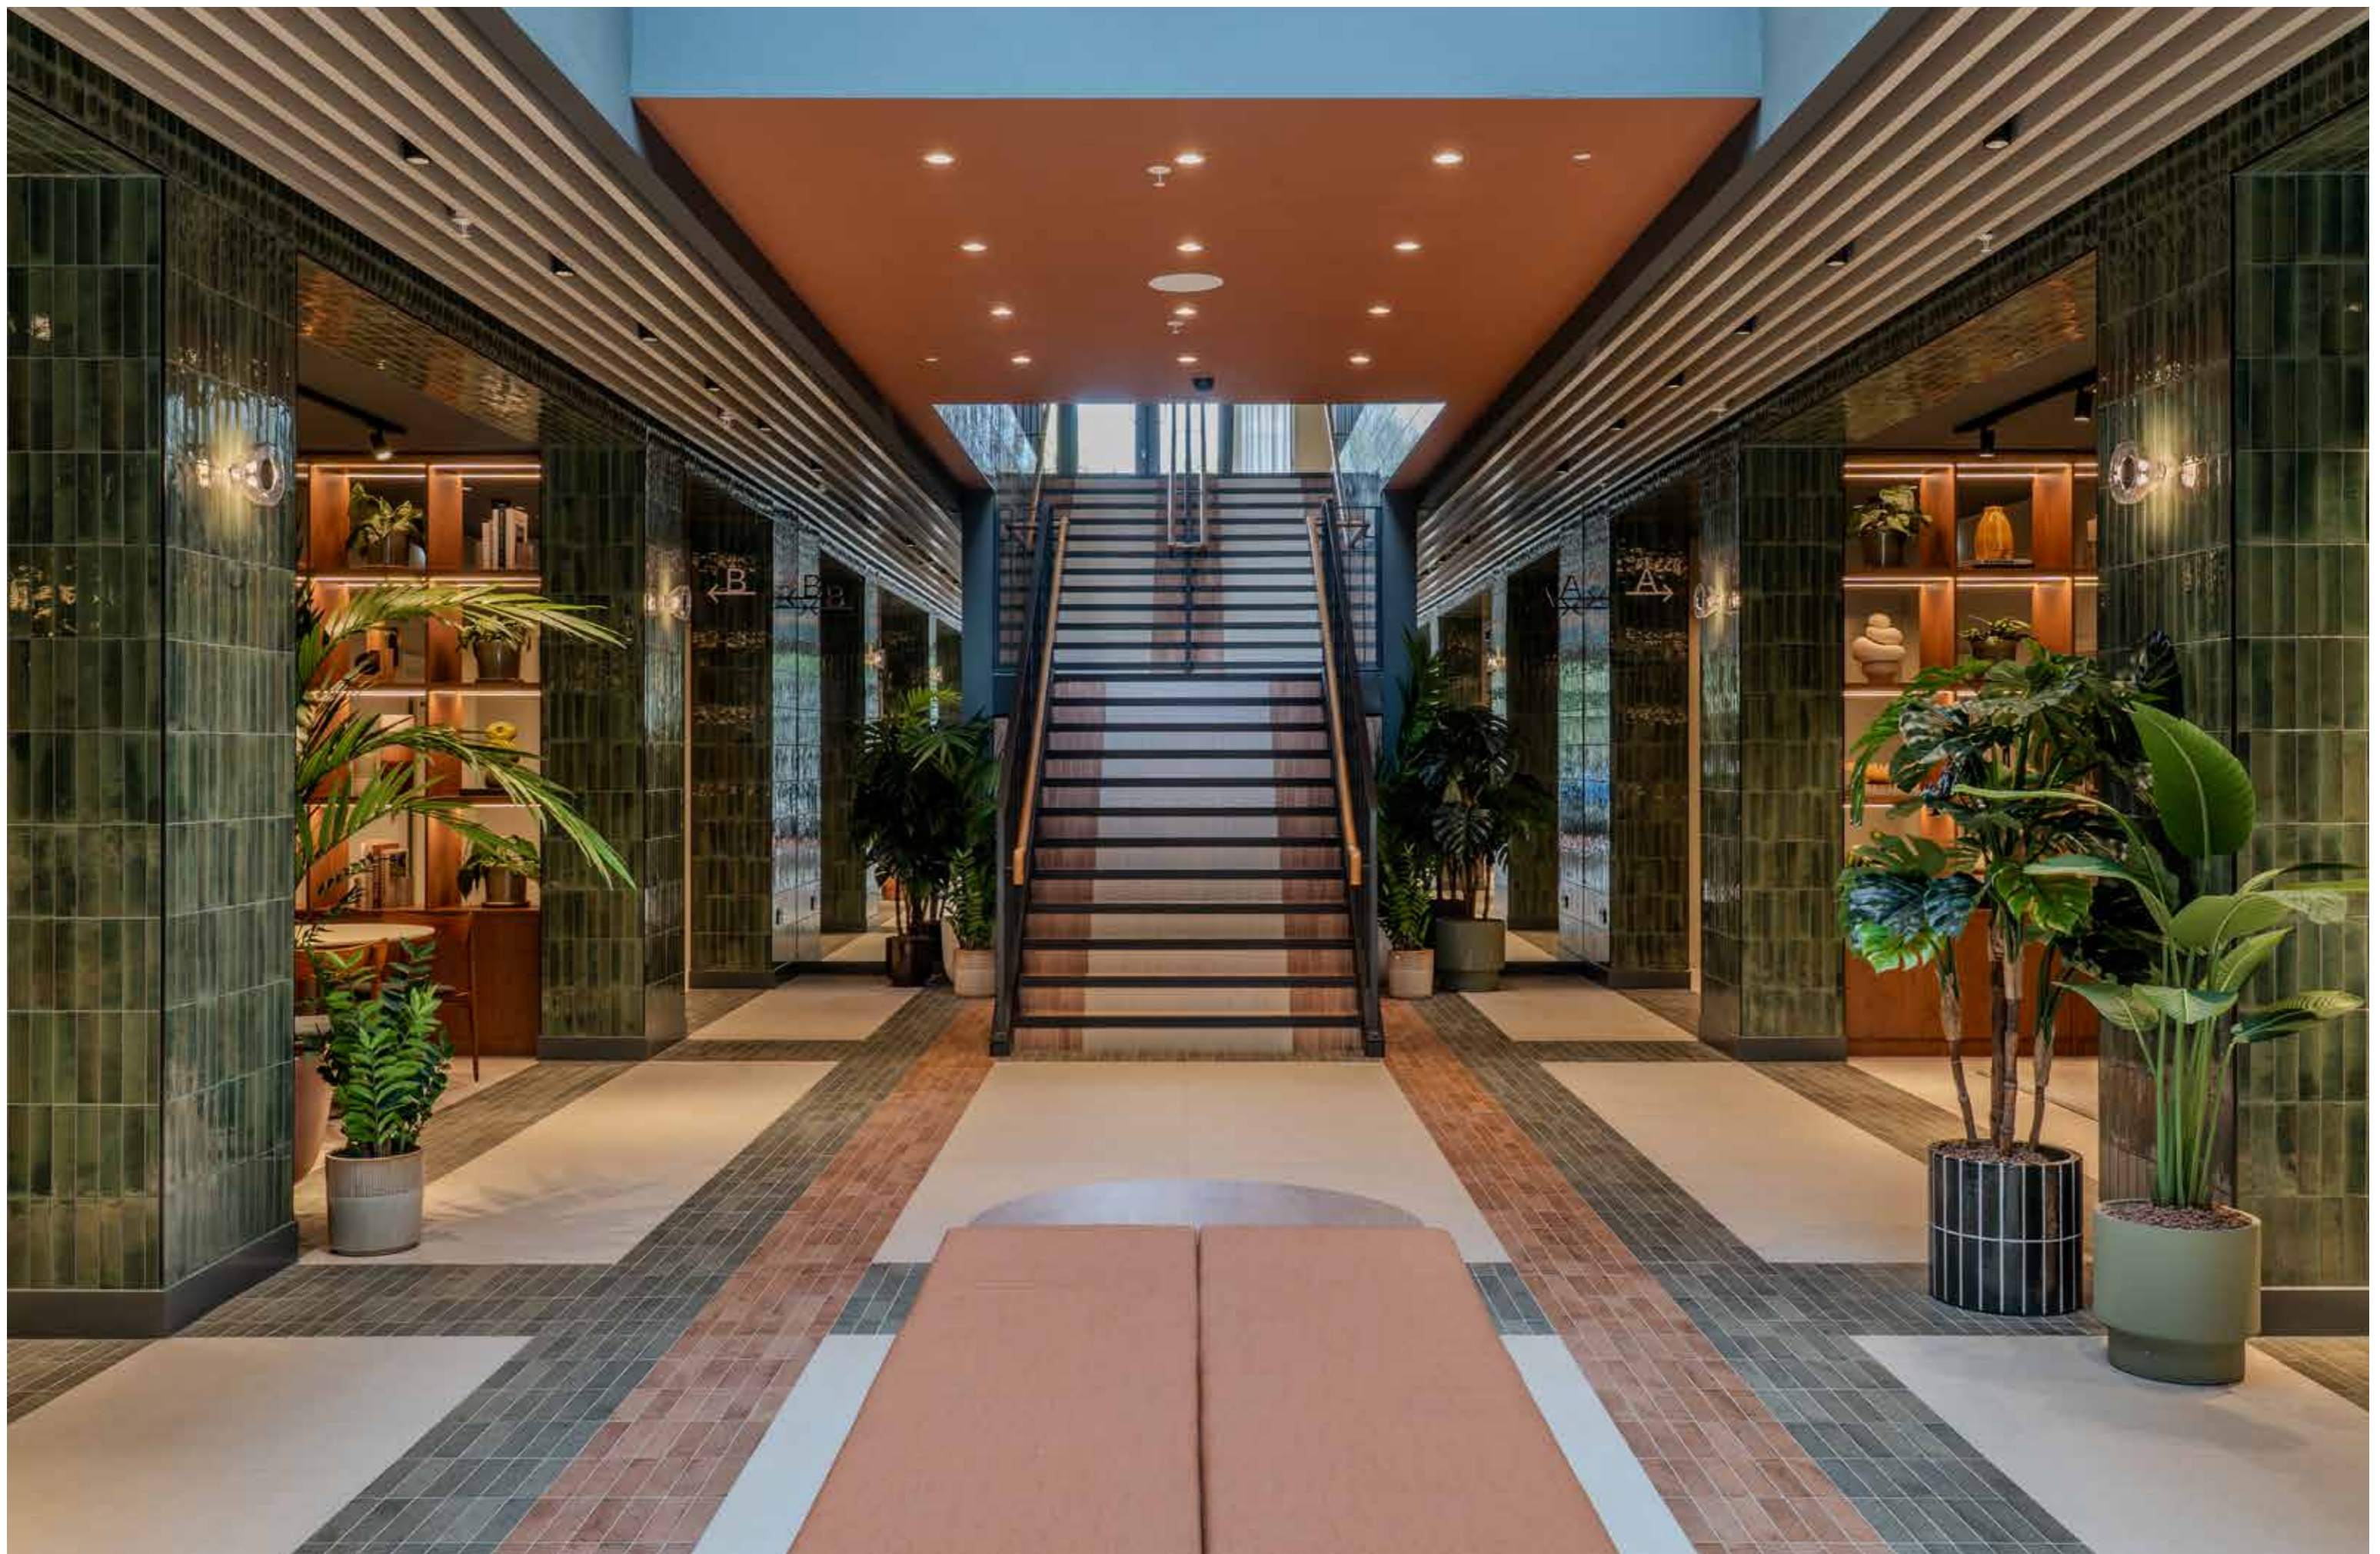

PROJECT #9

Name Various Drone Work
Type N/A
Client Various

1

TURA

CLIENT: FRA CREATIVE TYPE: BTR (BUILT TO RENT) / WAYFINDING

2

ONE SOVEREIGN QUAY

CLIENTS: DLG ARCHITECTS / STP CONSTRUCTION / CHARLES STREET BUILDINGS /
HALLAM READ CONSTRUCTION **TYPE:** OFFICE