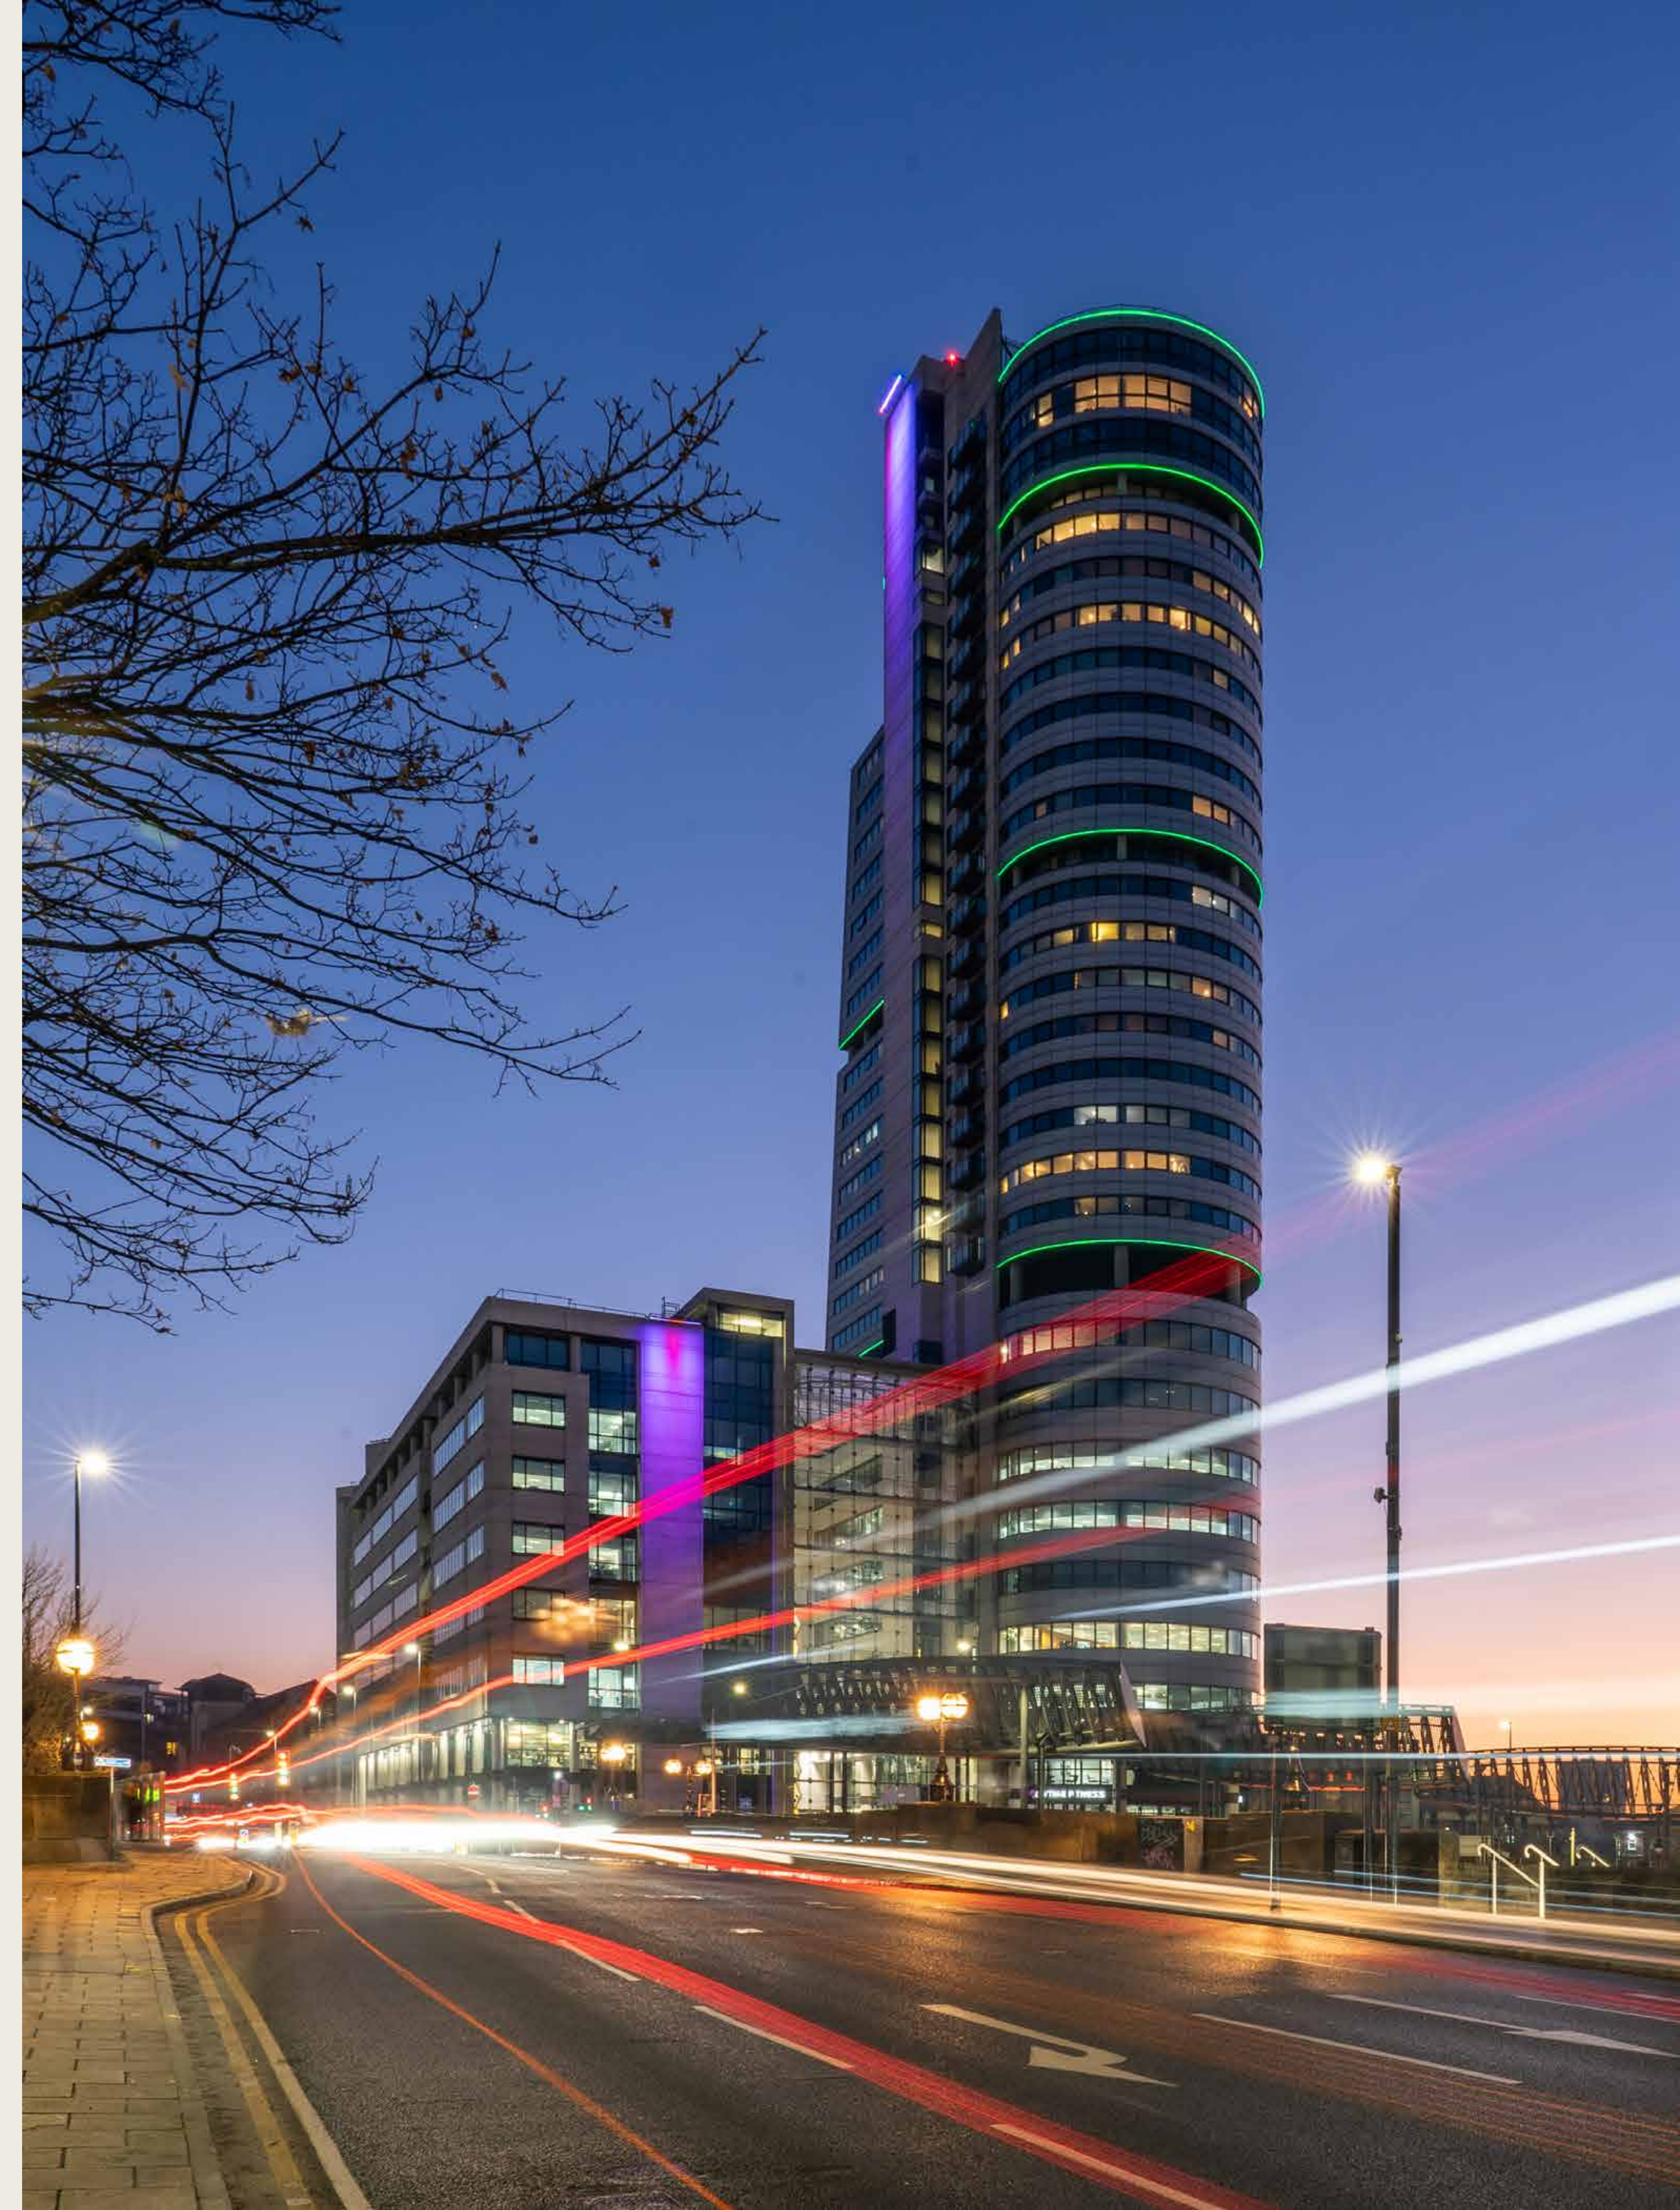

DESIGN

www.pieandmashdesign.com

AERIAL

G

AERIAL

AERIAL

THE CANDLE BUILDING, GRANARY WHARF, LEEDS

AERIAL